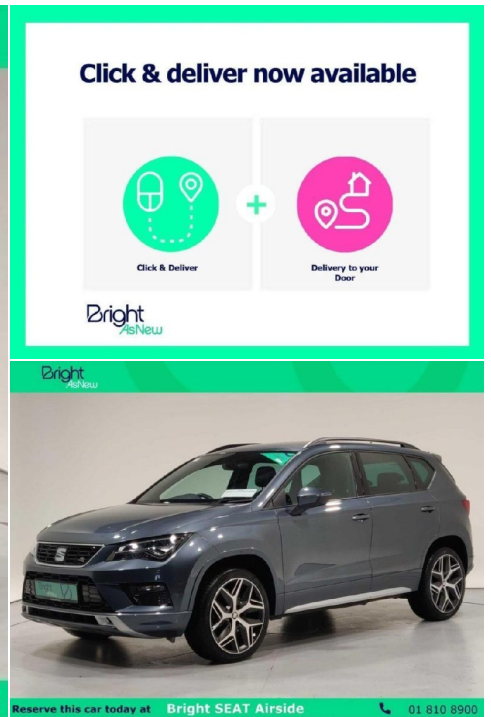

2019 SEAT Ateca

€32,950

1.5 TSI 150HP FR 5DR 1.5l Manual

Registered
2019

Mileage
34,000 km

Engine Size
1.5 l

Fuel Type
Petrol

Transmission
Manual

Colour
Grey

Features

Bright SEAT Airside

Airside Motor Mark, Swords, Co Dublin, K67W7Y0 Ireland

+35318108900

Opening Hours

Monday	09:00 - 18:00
Tuesday	09:00 - 18:00
Wednesday	09:00 - 18:00
Thursday	09:00 - 18:00
Friday	09:00 - 18:00
Saturday	10:00 - 15:00
Sunday	Closed