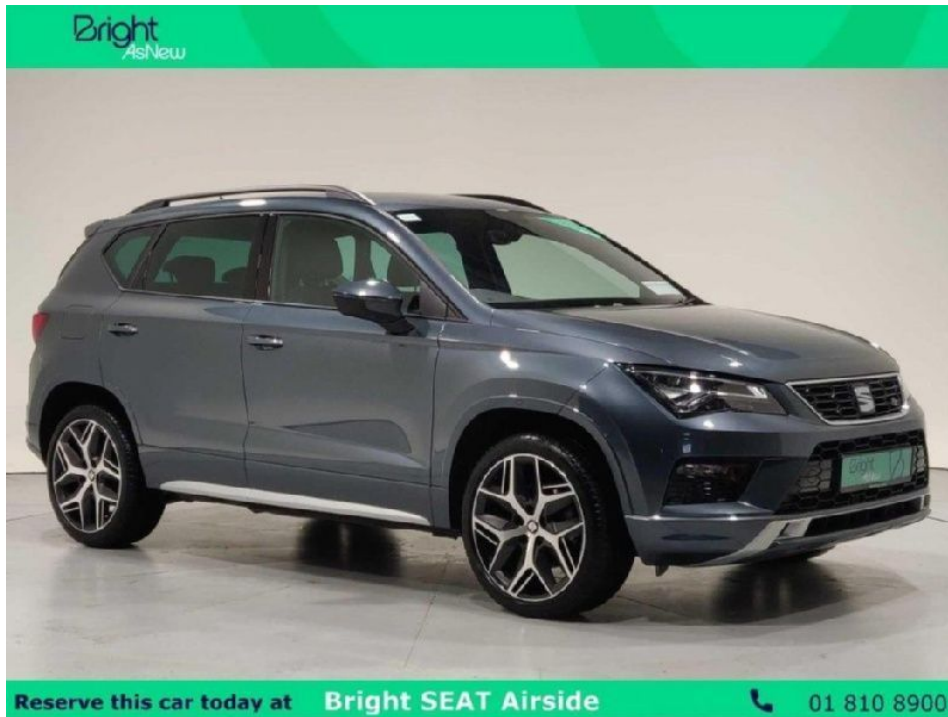

2019 SEAT Ateca

€32,950

1.5 TSI 150HP FR 5DR 1.5l Manual

Registered
2019

Mileage
34,000 km

Engine Size
1.5 l

Fuel Type
Petrol

Transmission
Manual

Colour
Grey

Features

Bright SEAT Airside

Airside Motor Mark, Swords, Co Dublin, K67W7Y0 Ireland

+35318108900

Opening Hours

Monday	09:00 - 18:00
Tuesday	09:00 - 18:00
Wednesday	09:00 - 18:00
Thursday	09:00 - 18:00
Friday	09:00 - 18:00
Saturday	10:00 - 15:00
Sunday	Closed