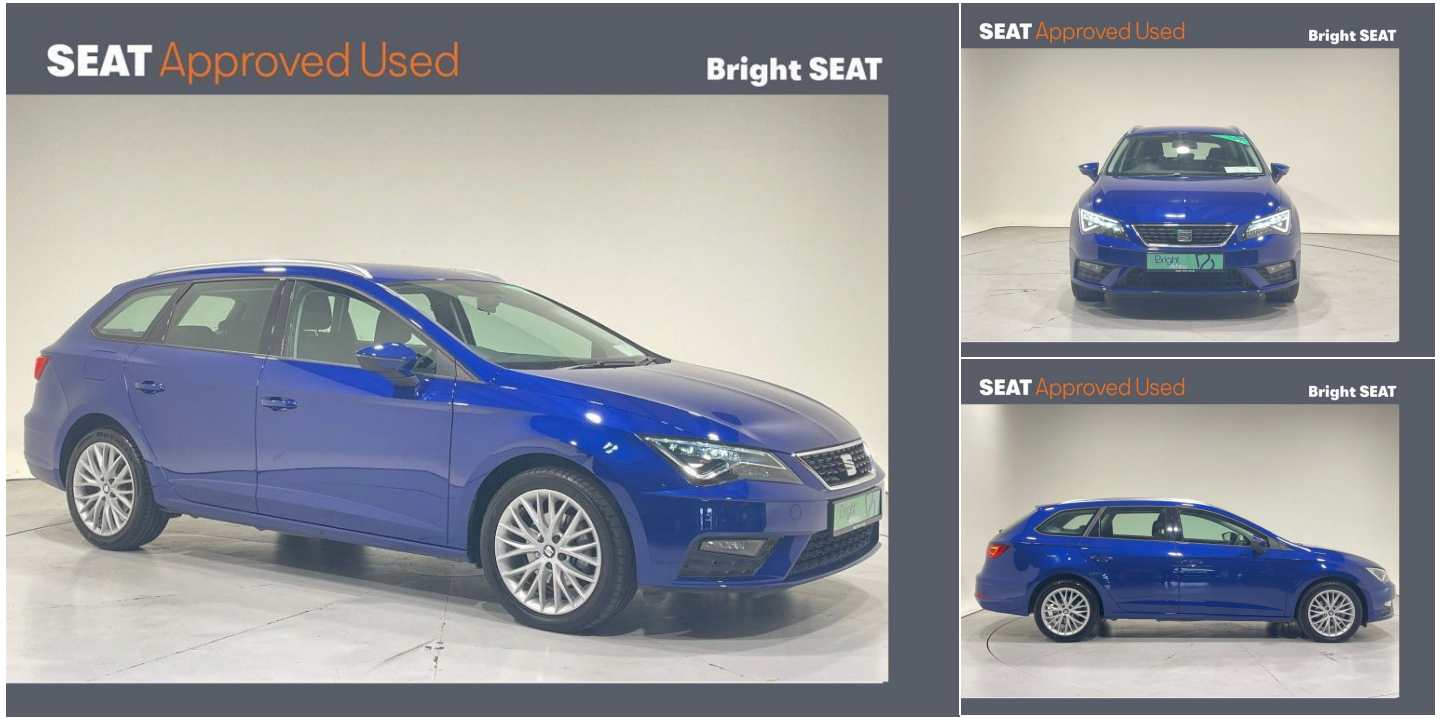

2020 SEAT Leon

€23,950

1.6 SE Hatchback Diesel Manual (115bhp) 1.6l

Manual

Registered
2020

Mileage
16,500 km

Engine Size
1.6 l

Fuel Type
Diesel

Transmission
Manual

Colour
Blue

Description

ABS, Air Conditioning, Armrest, Cruise Control, Electric Windows, ISO Fix, Multi-Function Steering Wheel, Front Fog Lights, Traction Control

Features

Bright SEAT Airside